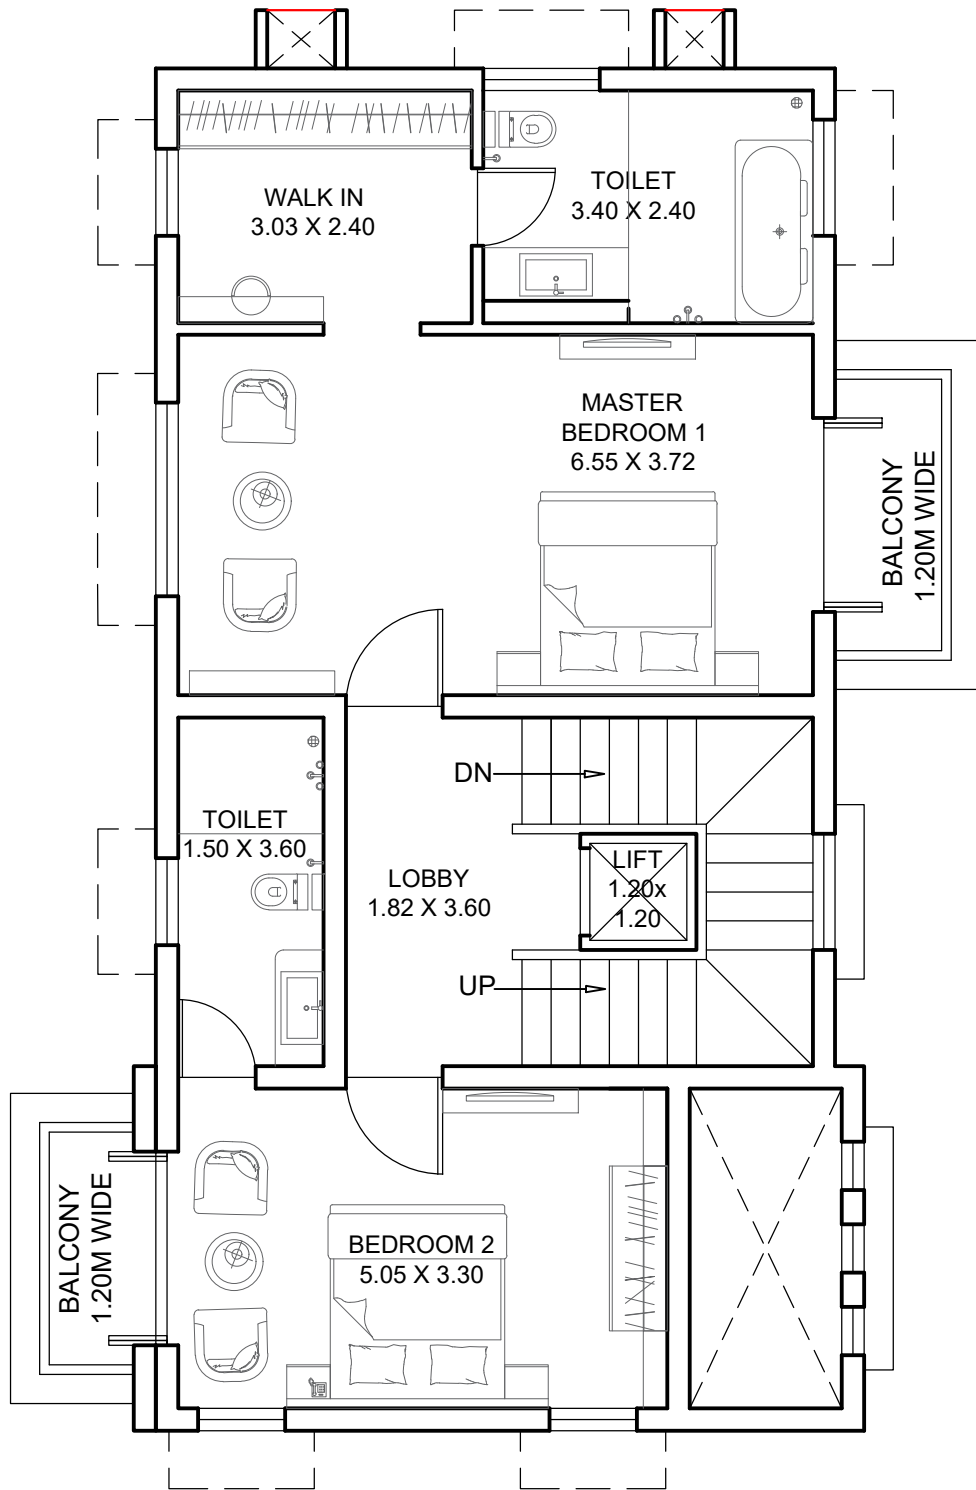

TYPE - VILLA 1

VILLA 1 - FIRST FLOOR PLAN

**PROPOSED VILLA PROJECT ON PLOT
BEARING S. NO. 227/ 8 AT ASSAGAO
VILLAGE, BARDEZ TALUKA, GOA**

U L Y S I S
ARCHITECTURAL , INTERIOR & LANDSCAPE CONSULTANTS.
#.201 - A, SECOND FLOOR, MATHIAS PLAZA,
PANJIM - GOA 403001
PH. - 2421950