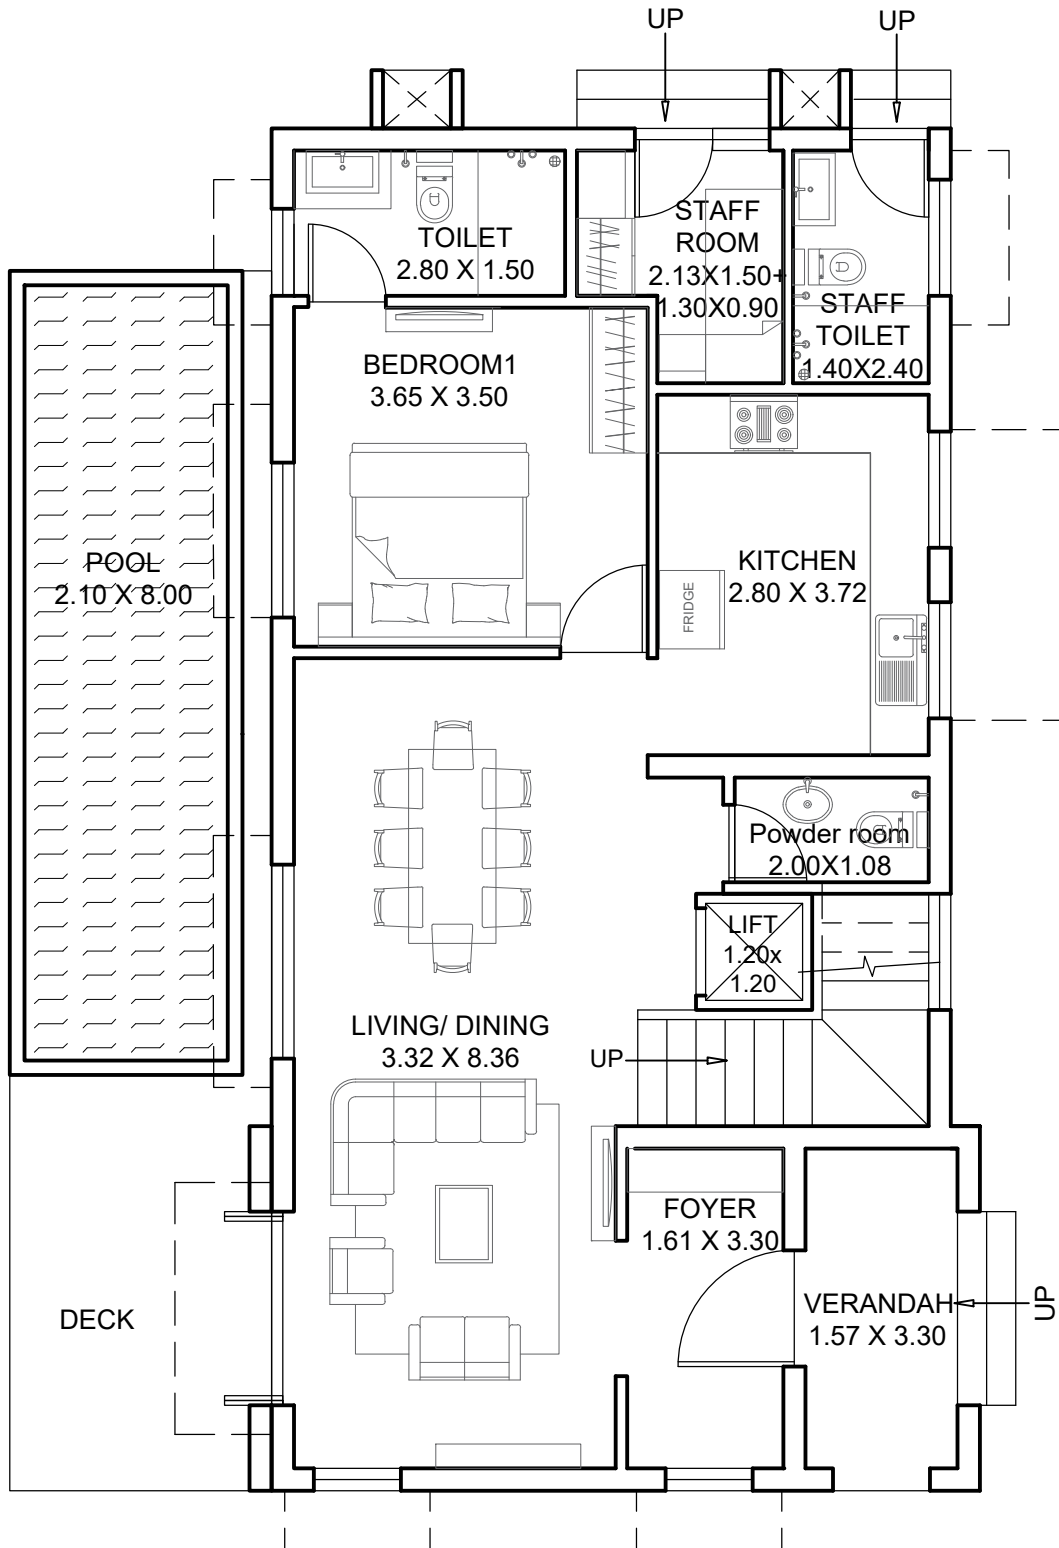

**TYPE - VILLA 1**

**VILLA 1 - GROUND FLOOR PLAN**

**PROPOSED VILLA PROJECT ON PLOT  
BEARING S. NO. 227/ 8 AT ASSAGAO  
VILLAGE, BARDEZ TALUKA, GOA**

**U L Y S I S**  
ARCHITECTURAL , INTERIOR & LANDSCAPE CONSULTANTS.  
#.201 - A,SECOND FLOOR, MATHIAS PLAZA,  
PANJIM - GOA 403001  
PH. - 2421950