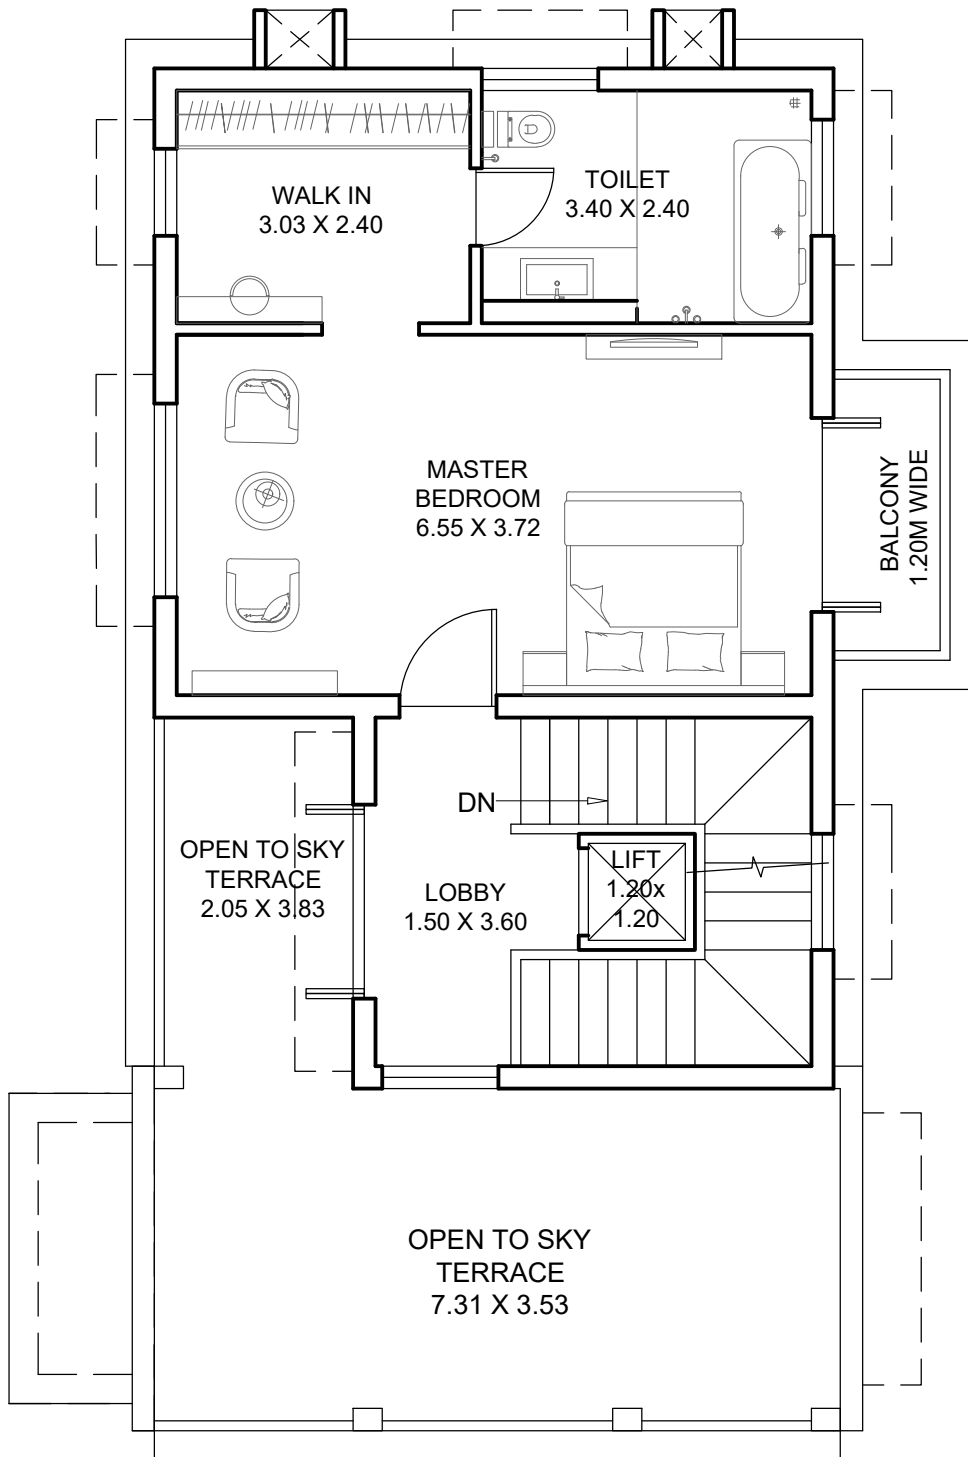

TYPE - VILLA 1

VILLA 1 - SECOND FLOOR PLAN

**PROPOSED VILLA PROJECT ON PLOT
BEARING S. NO. 227/ 8 AT ASSAGAO
VILLAGE, BARDEZ TALUKA, GOA**

U L Y S I S
ARCHITECTURAL , INTERIOR & LANDSCAPE CONSULTANTS.
#.201 - A, SECOND FLOOR, MATHIAS PLAZA,
PANJIM - GOA 403001
PH. - 2421950